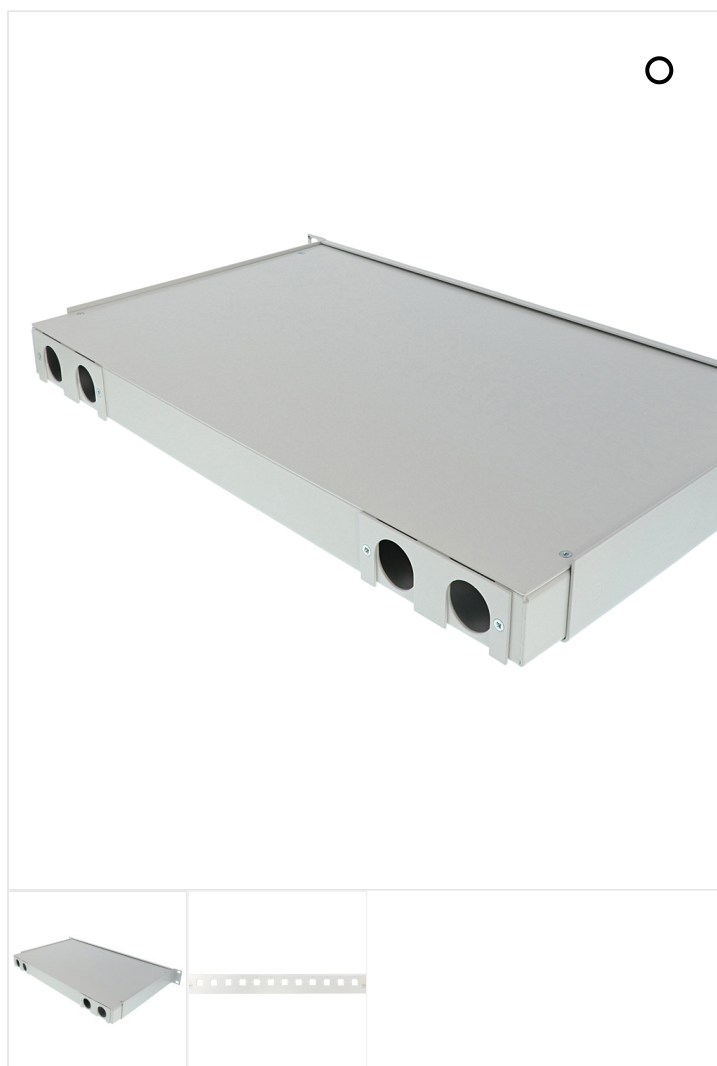

Home (<https://staging.ieceetee.nl/glasvezel>) / Patchboxen (<https://staging.ieceetee.nl/glasvezel/product-categorie/patchboxen/>) / 19" Patchpanelen (<https://staging.ieceetee.nl/glasvezel/product-categorie/patchboxen/19-patchpanelen/>) / Glasvezel Patchpanel 19 inch 12xLC duplex